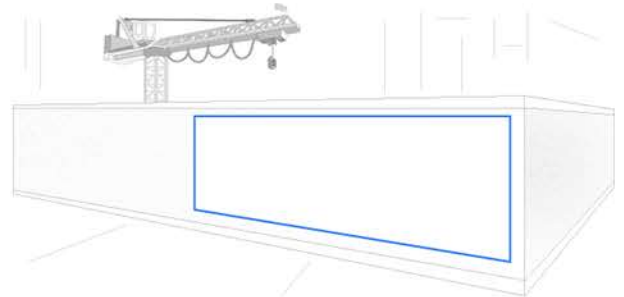

Hoardings

236" Inches x 61" Inches

1. You setup your UPLOAD SIZE dimensions as below.
2. Keep all important elements inside the Graphic Area.
Print to edge graphics is acceptable, BUT DO NOT change your artboard size. DO NOT put grommet, trim marks, color bars or OR registration marks on your upload file anywhere.
3. Rasterize all elements > Flatten Image > File Save As > CMYK high quality PDF

Item Description:

Ply hoarding white sail track beading

[SETUP SPECIFICATIONS Create Artwork at:](#) UPLOAD SIZE: 238" inches x 63" inches

- Upload Size: 238" inches x 63" inches
- Finished Size: 236" inches x 61" inches
- Graphics Area
- Graphics Safety Area 236" inches x 61" inches

How it's made: This product is held by beading edges that slide into moulded track channels.

Double Hem Keder Edges

www.signsbannersonline.com/templates